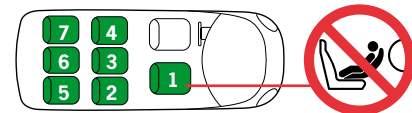

Car manufacturer	Model	1st year of production	Approved seats
	Sonata	2001	2,4
	Terracan	2002	2,4
	Tucson	2004	2,4
	Tucson	2015	2,4
	Veloster	2004	2,4
Infiniti	Q30/QX30	2015	2,4
	Q50/QX50	2014	2,4
	Q70/QX70	2014	2,4
Jaguar	S-type	2002	2,4
	X-type	2005	2,4
	XE	2015	2,4
	XF	2008	2,4
	XF	2015	2,4
	XJ	2003	2,4
Jeep	Cherokee	2013	2,4
	Renegade	2014	2,4
Kia	Carens/Rondo	2002	2,4
	Carens	2013	2*,4*
	Carnival/Sedona	2006	2,4
	Ceed	2007	2,4
	Cerato/Spectra	2004	2,4
	Magentis/Optima	2002	2,4
	Opirus/Amanti	2003	2,4
	Optima JF	2015	2,4
	Picanto/Morning	2004	2,4
	Rio/Pride	2002	2,4
	Sorento XM	2002	2,4
	Sorento UM	2014	2,4
	Sportage SL	2010	2,4
	Sportage QL	2015	2,4
	Soul AM	2009	2,4
Soul PS	2014	2,4	
Soul EV	2014	2,4	
Venga	2009	2,4	
Lancia	Delta	2008	2,4
	Musa	2004	2,4
	Phedra	2002	2,4
	Thema	2011	2,4
Ypsilon	2003	2,4	
Landrover	Discovery	2001	2,4
	Discovery Sport	2014	2,4
	Freelander	2006	2,4
	Range Rover	2002	2,4
	Range Rover Evoque	2011	2,4
Range Rover Sport	2005	2,4	
Lexus	CT	2011	2,4
	GS	2000	2,4
	IS	2005	2,4

Car manufacturer	Model	1st year of production	Approved seats
	IS	2013	2,4
	LS	2006	2,4
	LX	2008	2,4
	NX	2014	2,4
	RX	2003	2,4
Maserati	Ghibli	2013	2,4
Mazda	2	2003	2,4
	2	2014	2,4
	3	2004	2,4
	3	2013	2,4
	5	2004	2,4
	6	2003	2,4
	6	2013	2,4
	CX-3	2015	2,4
	CX-5	2011	2,4
	CX-7	2007	2,4
CX-9	2009	2,4	
Premacy	1999	2,4	
Mercedes	A class W 168	2001	2,4
	A class W/C 169	2005	2,4
	A class W 176	2012	2,4
	B class T 245	2005	2,4
	B class W 246	2011	2,4
	C class C 205	2015	2,4
	C class W/S 203	2000	2,4
	C class W/S 204	2007	2,4
	C class W 205	2014	2,4
	Citan	2013	2*,4*
	CL C 215	2002	2,4
	CL C 216	2005	2,4
	CLA C 117	2013	2,4
	CLA shooting break	2015	2,4
	CLC 180 C 204	2008	2,4
	CLK CL 203	2002	2,4
	CLS C 219	2004	2,4
	E class W/S 211	2002	2,4
E class W/S 212	2009	2,4	
GLA class	2014	2,4	
GLC class X253	2015	2,4	
GLK X 204	2008	2,4	
Maybach S class X222	2015	2,4	
M class W 163	2001	2,4	
M class W 164	2005	2,4	
M class W 166	2011	2,4	
ML class X 164	2006	2,4	
R class W/V 251	2005	2,4	
S class W/V 220	2002	2,4	
S class W/V 221	2005	2,4	
Vaneo W 414	2003	2,4	
Viano W 639	2003	2,4	
Vito W 639	2004	2,4	
Mitsubishi	ASX	2010	2,4
	Colt	2002	2,4
	Grandis	2004	2,4
	i-MiEV	2009	2,4
	Lancer	2003	2,4
	L200	2006	2,4