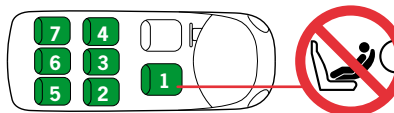

Carseat positions marked with * can have a storage compartment in front of the seat. ISOfix anchorage in the passenger seat (position 1) are normally offered as option, so depending on the model this position can be available or not. BeSafe recommends to install this carseat in all vehicle seat positions which are intended to be used and check installation, available space in the vehicle and position of the child, to verify if this carseat is acceptable for your situation.

! Notice: DO NOT use on a passenger seat fitted with activated frontal airbag.

Car manufacturer	Model	1st year of production	Approved seats
Always	U5	2020	2,4
Alfa Romeo	147	2000	2,4
	156	1997	2,4
	159	2006	2,4
	Giulia	2015	2,4
	Giulietta	2010	2,4
	Mito	2008	2,4
	Stelvio	2017	2,4
Audi	A1	2010	2,4
	A1	2018	1,2,4
	A2	2000	2,4
	A3, S3	1997	2,4
	A3, S3	2003	2,4
	A3 sportback	2003	2,4
	A3 cabrio	2008	2,4
	A4, S4, RS4	1998	1,2,4
	A4 avant	1996	2,4
	A4, S4, RS4	2000	1,2,4
	A4 avant	2000	1,2,4
	A4 cabrio	2002	1,2,4
	A4 imo	2015	1,2,4
	A4 avant	2015	1,2,4
	A5, S5	2007	1,2,4
	A5 sportback	2009	1,2,4
	A5 cabrio	2009	2,4
	A5 coupe	2016	1,2,4
	A6, S6, RS6	1998	2,4
	A6, S6, RS6	2004	1,2,4
	A6	2018	1,2,4
	A7	2010	2,4
	A7	2018	1,2,4
	A8, S8	1998	2,4
	A8	2018	2,4
	E-tron	2019	1,2,4
	Q2	2016	1,2,4
	Q3	2010	1,2,4
	Q3	2018	1,2,4
	Q5	2008	1,2,4
	Q5	2016	1,2,4
	Q7	2006	1,2,4
	Q7	2015	1,2,4
	Q8	2019	1,2,4
	TT	2015	1,2,4
BMW	1 serie	2005	2,4
	1 serie (F40)	2019	2,4
	2 serie Active tourer	2014	2,4
	2 serie Gran coupé	2019	2,4
	2 serie Gran tourer	2015	2,4
	3 serie	1998	2,4
	3 serie Sedan	2018	2,4
	4 serie Gran coupe	2014	2,4
	5 serie	2000	2,4
	5 serie Limousine	2016	2,4
	5 serie Touring	2017	2,4
	6 serie	2003	2,4

Car manufacturer	Model	1st year of production	Approved seats
	6 serie GT	2017	2,4
	7 serie	2001	2,4
	7 serie	2015	2,4
	8 serie Coupe	2018	2,4
	i3	2013	2,4
	Mini	2006	2,4
	Mini Clubman	2007	2,4
	Mini Clubman	2015	1,2,4
	Mini Countryman	2010	2,4
	Mini Countryman	2016	1,2,4
	X1	2004	2,4
	X1	2015	2,4
	X3	2004	2,4
	X3	2017	2,4
	X4	2018	2,4
	X5	2004	2,4
	X5	2013	2,4
	X5	2018	2,4
	X6	2008	2,4
	X6	2019	2,4
	X7	2018	2,4,7
	Z4	2018	1
Chevrolet	Aveo	2006	2,4
	Captiva	2006	2,4
	Cruze	2009	2,4
	Epica	2006	2,4
	Kalos	2002	2,4
	Lacetti	2004	2,4
	Malibu	2011	2,4
	Matiz	2005	2,4
	Nubira	2009	2,4
	Orlando	2011	2,4
	Spark	2009	2,4
	Trax	2013	2,4
Chrysler	300 CC	2008	2,4
	Dodge Caliber	2006	2,4
	Dodge Nitro	2006	2,4
	Dodge RAM	2002	2,4
	Jeep Commander	2006	2,4
	Jeep Grand Cherokee	2010	2,4
	Jeep Wrangler	2011	2,4
	PT cruiser	2000	2,4
	Sebring	2007	2,4
	Voyager	2001	2,4
Citroën	Berlingo	2008	1,2,4*
	Berlingo Multispace	2012	2*,4*
	Berlingo	2018	2*,3,4*
	C1	2005	2,4
	C1	2014	2,4
	C2	2004	2,4
	C3	2004	2,4
	C3	2016	1,2,4
	C3 Picasso	2013	2,4
	C3 Aircross	2017	2,4
	C4	2004	2,4